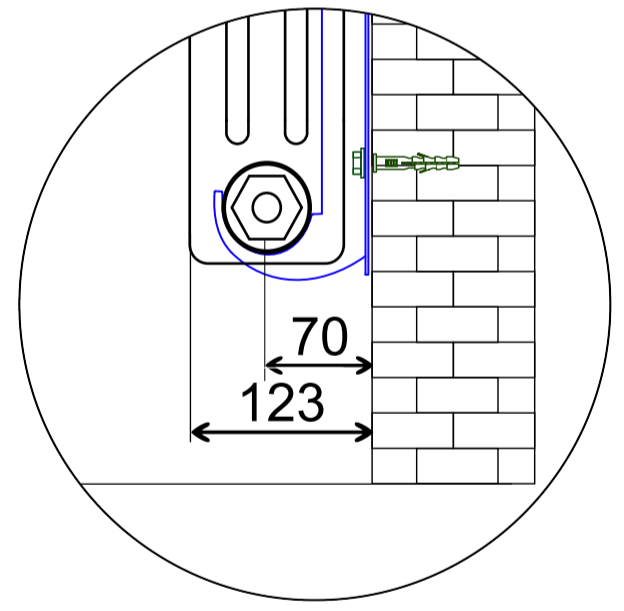

A

B

C

Product Depth	2 Column 65mm	3 Column 105mm
Fitted Depth	2 Column 103mm	3 Column 123mm
Maximum Working Pressure	500 KpA - 5 Bar	
Wall to Thread Centre	70mm	
Thread Size	1/2" BSP	
Thread Orientation	Horizontal Into Side	
Colour	White RAL9016	