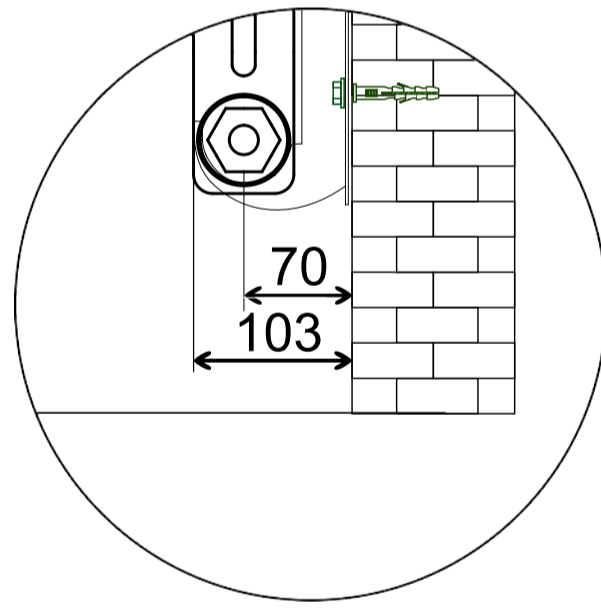

A

B

C

Product Depth	2 Column 65mm	3 Column 105mm
Fitted Depth	2 Column 103mm	3 Column 123mm
Maximum Working Pressure	500 KpA - 5 Bar	
Wall to Thread Centre	70mm	
Thread Size	1/2" BSP	
Thread Orientation	Horizontal Into Side	
Colour	White RAL9016	